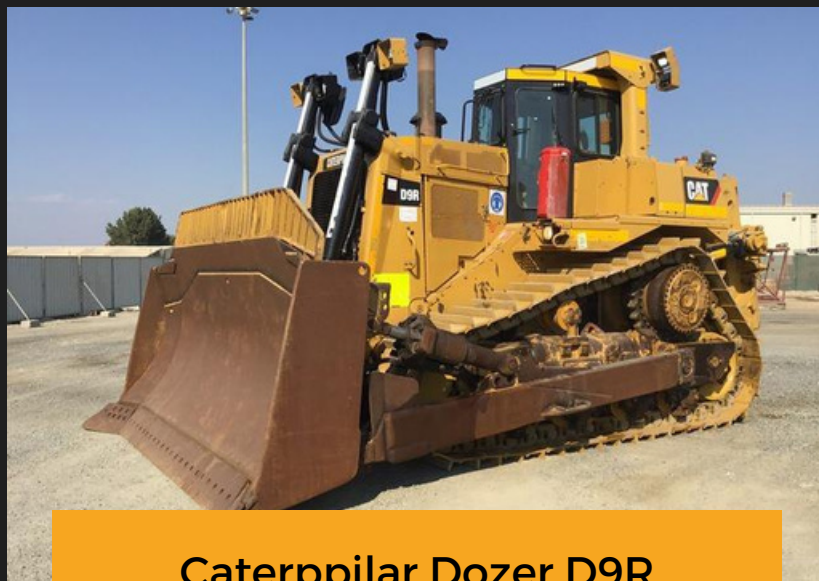

DOZER

Caterpillar Dozer D9R