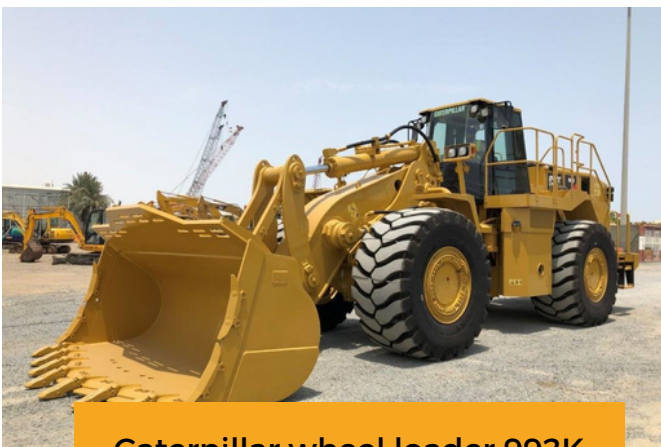

WHEEL LOADERS

Caterpillar wheel loader 992K