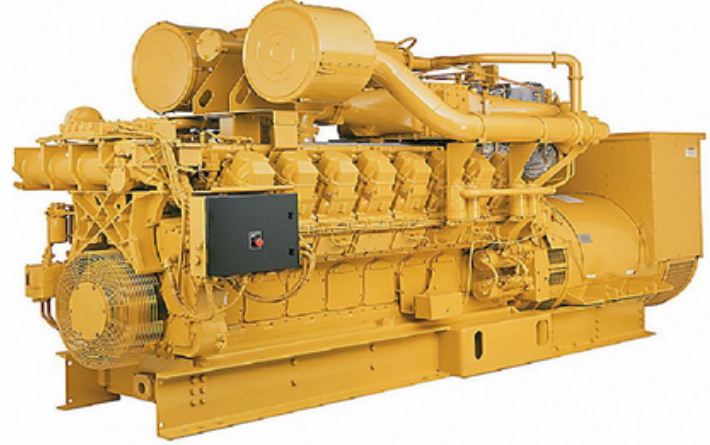

GENERATOR

DIESEL ENGINE