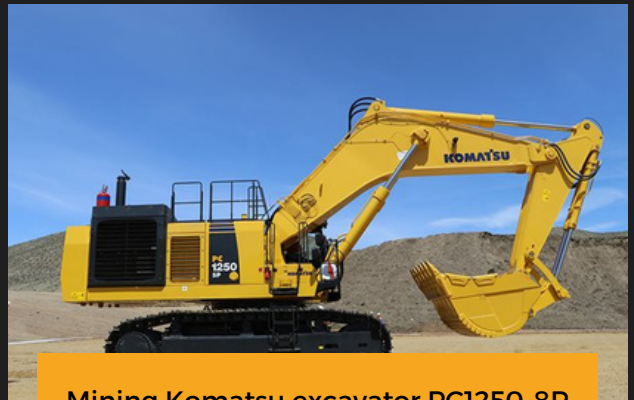

Mining Komatsu excavator PC1250-8R