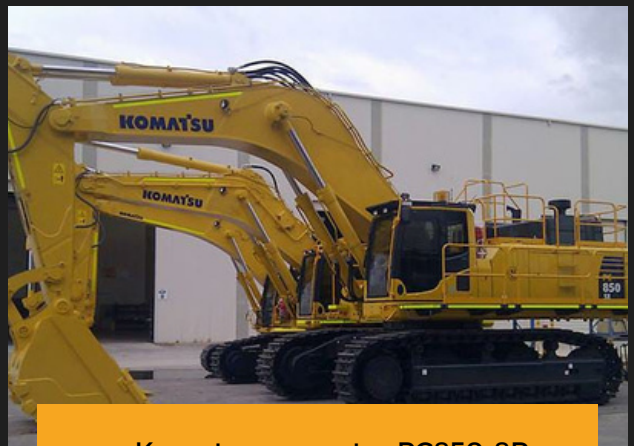

**CATERING EXCLUSIVELY TO THE CONSTRUCTION INDUSTRY WITH PROMPT AND EFFICIENT SERVICES, YELLOW POWER PTE LTD OFFERS VARIOUS EQUIPMENT INCLUDING WHEEL LOADERS, HYDRAULIC EXCAVATORS, BULLDOZERS, MOTOR GRADERS, ROLLERS, HYDRAULIC BREAKERS AS WELL AS CRANES SUCH AS CATERPILLAR, KOMATSU, HITACHI, VOLVO & TEREX BRAND.**

## Heavy Equipment

# KOMATSU EXCAVATOR

Mining Komatsu Excavator PC2000-8

Mining Komatsu excavator PC1250-8R

Komatsu excavator PC400-8R

Komatsu excavator PC850-8R

# DUMP TRUCK

Dumper Komatsu HD465-7R

Dumper Komatsu HD785-7

Articulated dump truck caterpillar 745